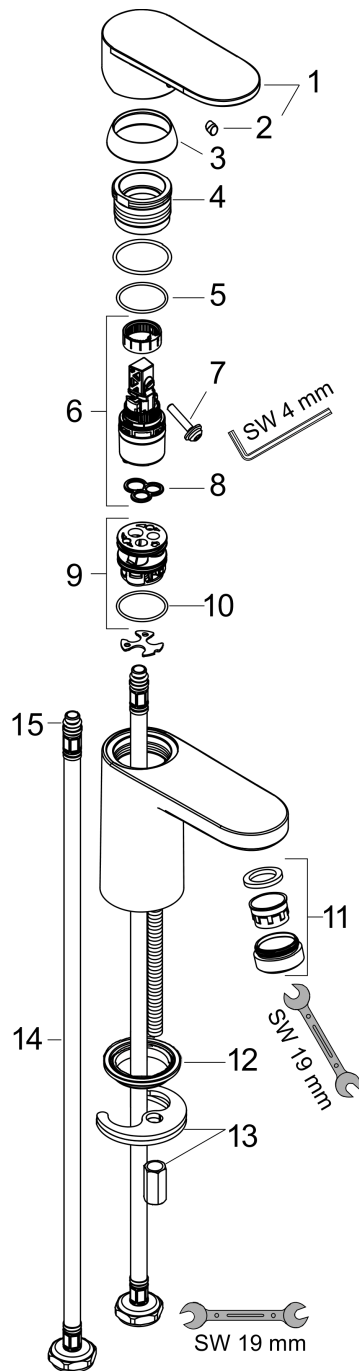

Vernis Blend

Single lever basin mixer 70 without waste set

Surfaces: **Chrome** Article Number: **71558000**

Description

product features

- ComfortZone 70
- projection 89 mm
- spray type: normal spray
- swiveling spray former
- maximum flow rate at 3 bar: 5 l/min
- ceramic cartridge
- temperature limitation adjustable
- suitable for continuous flow water heaters
- connection type: G 3/8 connections
- connection dimension: DN15

Technology

Product image

Scale drawing

Flowchart

Vernis Blend
Single lever basin mixer 70 without waste set
 Surfaces: **Chrome** Article Number: **71558000**

Exploded Drawing

Year of production: >01/21

Vernis Blend

Single lever basin mixer 70 without waste set

Surfaces: **Chrome** Article Number: **71558000**

Spare part list

Year of production: >01/21

Pos.	Description	Article Number	Price	PU
1	handle	93678000	-	1
2	screw cover	96338000	-	1
3	flange	93680000	-	1
4	nut	93681000	-	1
5	O-ring 24x1,5	98434000	-	1
6	cartridge, assy	97685000	-	1
7	locking screw for handle	95140000	-	1
8	seal	98865000	-	1
9	adapter for cartridge	98866000	-	1
10	O-ring 23x2	98398000	-	1
11	aerator swivelling M24x1 (5 l/min)	93834000	-	1
12	seal Ø 42	98722000	-	1
13	fixing set	96016000	-	1
14	connection hose 450 mm M8x0,75 G3/8	97206000	-	1
15	O-ring 7x1,5	98422000	-	1