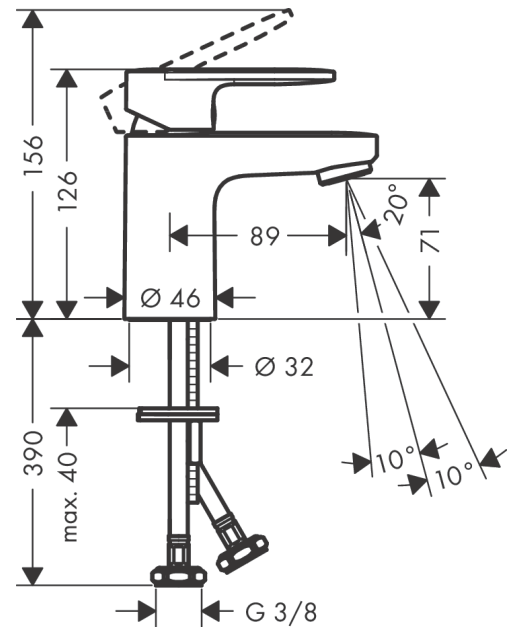

Vernis Blend

Single lever basin mixer 70 without waste set

Surfaces: **Chrome** Article Number: **71558000**

Description

product features

- ComfortZone 70
- projection 89 mm
- spray type: normal spray
- swiveling spray former
- maximum flow rate at 3 bar: 5 l/min
- ceramic cartridge
- temperature limitation adjustable
- suitable for continuous flow water heaters
- connection type: G 3/8 connections
- connection dimension: DN15

Technology

Product image

Scale drawing

Flowchart

Vernis Blend
Single lever basin mixer 70 without waste set
 Surfaces: **Chrome** Article Number: **71558000**

Exploded Drawing

Year of production: >01/21

Vernis Blend

Single lever basin mixer 70 without waste set

Surfaces: **Chrome** Article Number: **71558000**

Spare part list

Year of production: >01/21

Pos.	Description	Article Number	Price	PU
1	handle	93678000	-	1
2	screw cover	96338000	-	1
3	flange	93680000	-	1
4	nut	93681000	-	1
5	O-ring 24x1,5	98434000	-	1
6	cartridge, assy	97685000	-	1
7	locking screw for handle	95140000	-	1
8	seal	98865000	-	1
9	adapter for cartridge	98866000	-	1
10	O-ring 23x2	98398000	-	1
11	aerator swivelling M24x1 (5 l/min)	93834000	-	1
12	seal Ø 42	98722000	-	1
13	fixing set	96016000	-	1
14	connection hose 450 mm M8x0,75 G3/8	97206000	-	1
15	O-ring 7x1,5	98422000	-	1