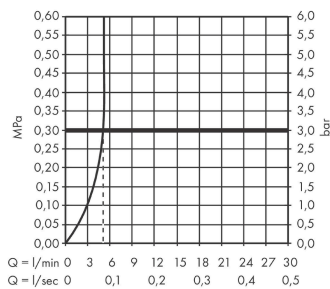

Vernis Blend

Single lever basin mixer 70 without waste set

Surfaces: **Chrome** Article Number: **71558000**

Description

product features

- ComfortZone 70
- projection 89 mm
- spray type: normal spray
- swiveling spray former
- maximum flow rate at 3 bar: 5 l/min
- ceramic cartridge
- temperature limitation adjustable
- suitable for continuous flow water heaters
- connection type: G 3/8 connections
- connection dimension: DN15

Technology

Product image

Scale drawing

Flowchart

Vernis Blend
Single lever basin mixer 70 without waste set
 Surfaces: **Chrome** Article Number: **71558000**

Exploded Drawing

Year of production: >01/21

Vernis Blend